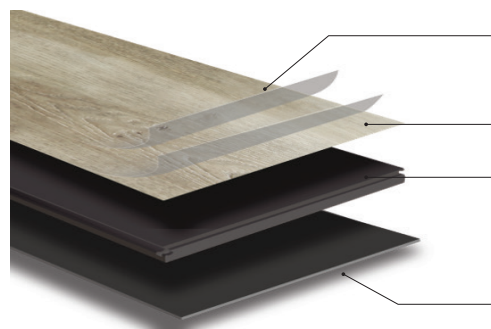

7755 Woodland Hills
Plank | D2

7760 Preston Hollow
Plank | D4

7764 North Ridge
Plank | D2

Specifications

Dimensions	9" x 60" (228.6 mm x 1,524 mm)
Installation Method	Click
Total Thickness	5 mm (4 + 1 mm)
Wear Layer	20 mil (0.5 mm), UV Coated
Bevel	Painted Bevel on 4 sides
Sqft per Box	26.78 sqft 7 Planks per Box
Warranty	Lifetime Residential, 10-Year Light Commercial

Configuration

Multi-layer Quartz Enhanced Urethane Coating
Giving it its extra resistance to heavy foot traffic, scuffs and micro-scratches

Deep Structured Decorative Layer
Providing the look & feel of a premium hardwood